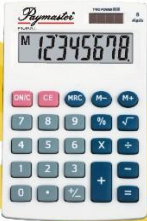

Paymaster® CALCULATOR SERIES

Established Since 1930 USA

SEMI DESKTOP PM-20BL / GN / OR

12-digits Calculator
Two Power
Durable Plastic Key
Colourful soft bilster

Unit Size : 120x66x30mm
Master Carton : 120pcs
Outer Carton Size : 720x320x445mm (0.10M³)
Weight (Approx) : 14.45 kg

DESKTOP PM-88L

8-digits Calculator
Two Power
Durable Plastic Key

Unit Size : 141x89x26mm
Master Carton : 100
Outer Carton Size : 370x310x535mm (0.06M³)
Weight (Approx) : 8.20 kg

DESKTOP PM-868L

12-digits Calculator
Two Power
Durable Plastic Key

Unit Size : 154x152x28.5mm
Master Carton : 40
Outer Carton Size : 430x400x430mm (0.07M³)
Weight (Approx) : 11.20 kg

Distributed by :